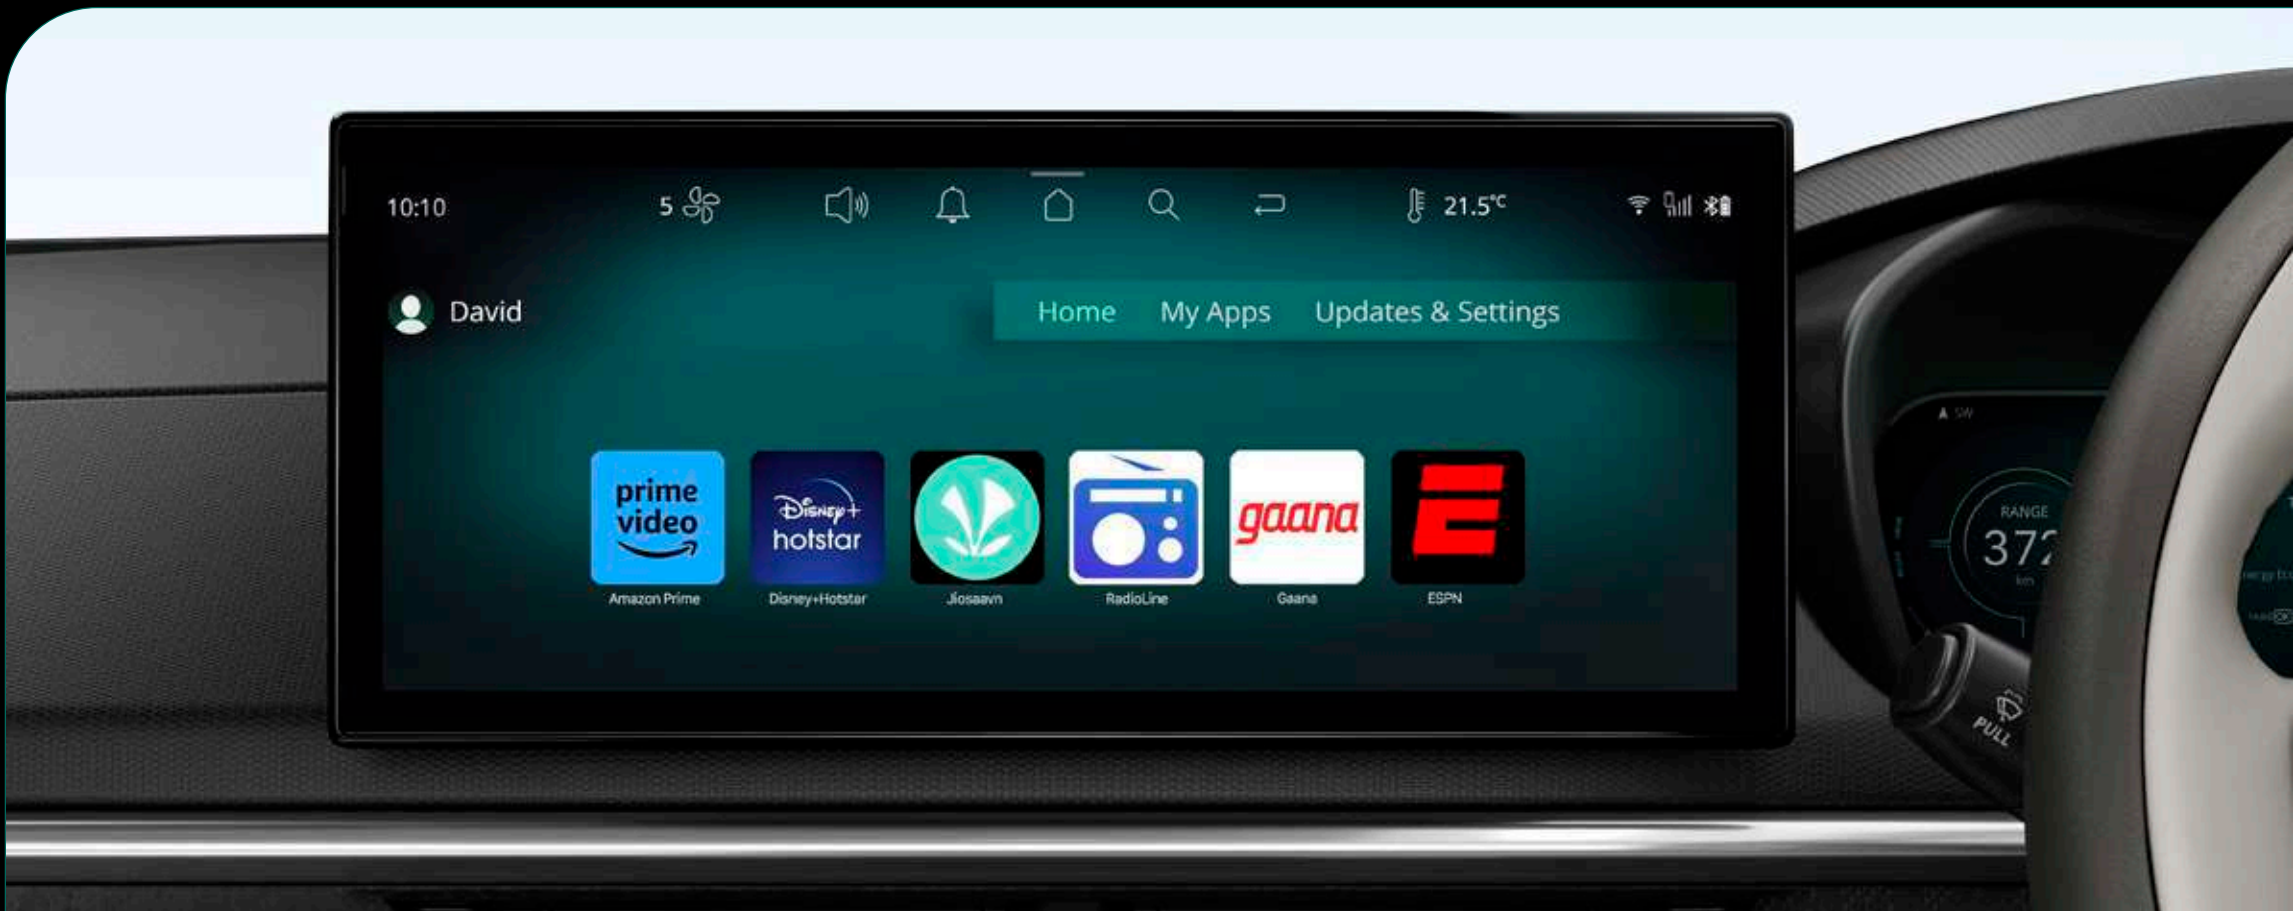

Arcade.ev**

A true App suite to download your favourite music, video, productivity, navigation and gaming apps.

15+ apps today and more tomorrow.