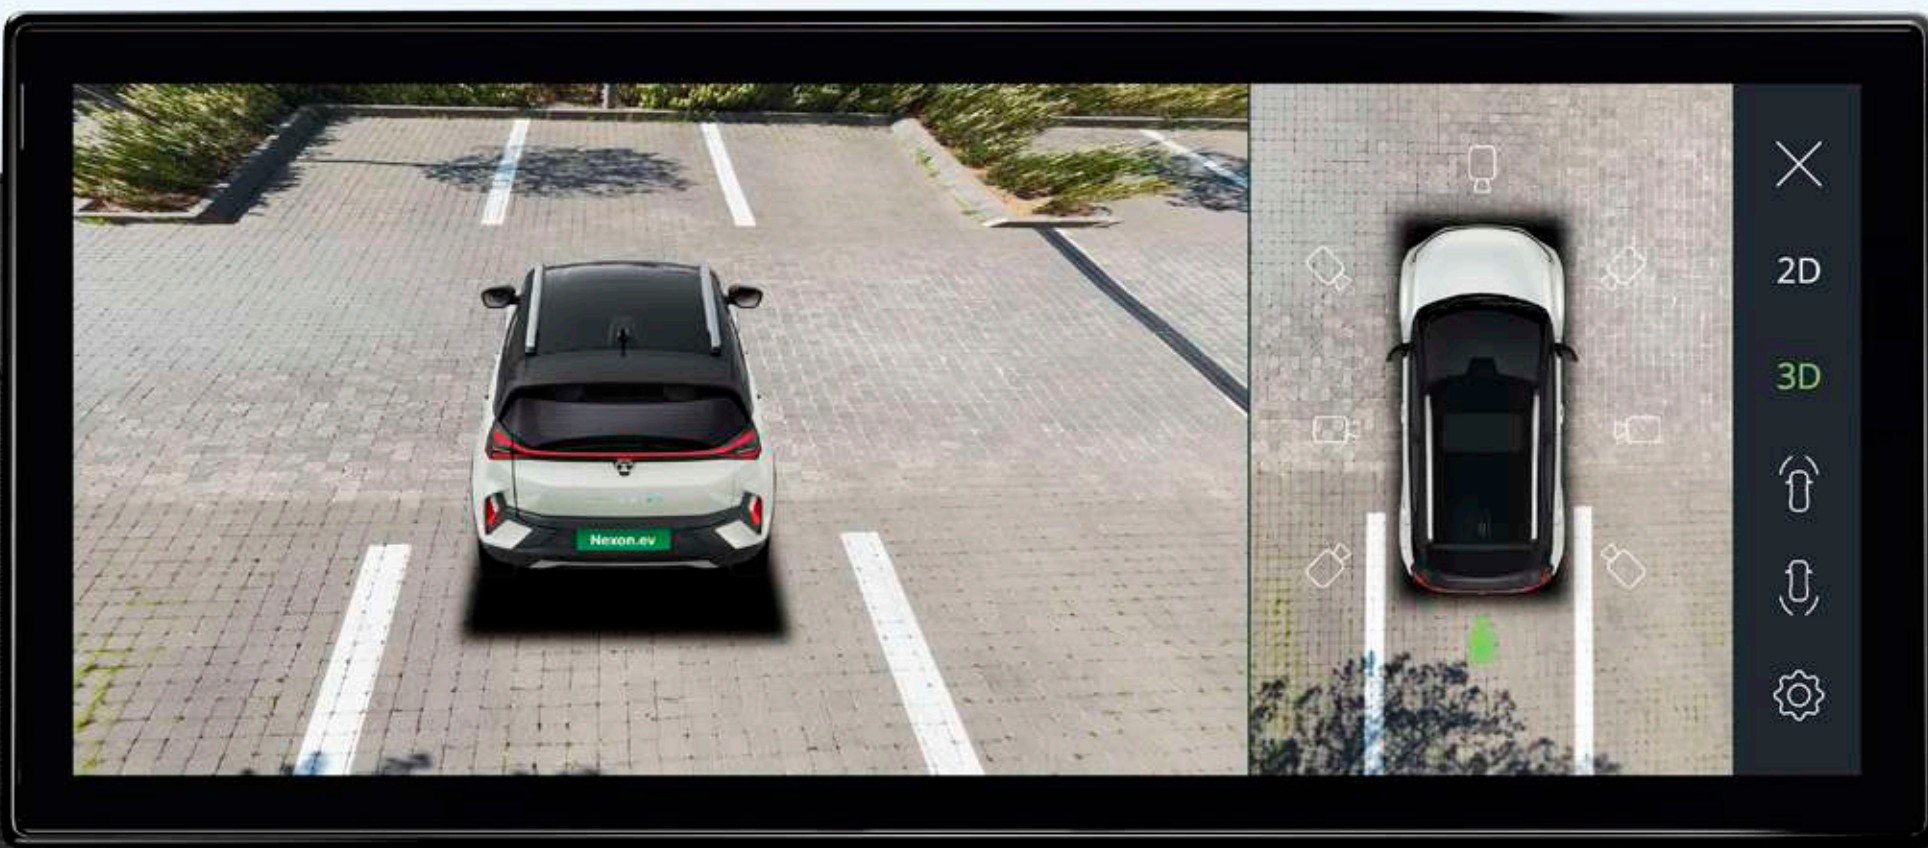

Don't let the lights behind you blind you.

OTA Updates

Stay new forever with over the air updates.

Rain Sensing Wiper

Automatic wipers for unexpected rain showers.

Auto Headlamps

Automatic headlamps that light up your drives.

game changing safety

A new benchmark in safety to keep your family safe and sound.

SOS call###

In-cabin emergency assistance button.

360° Surround View Camera System

Get a 360° view of everything that surrounds you.