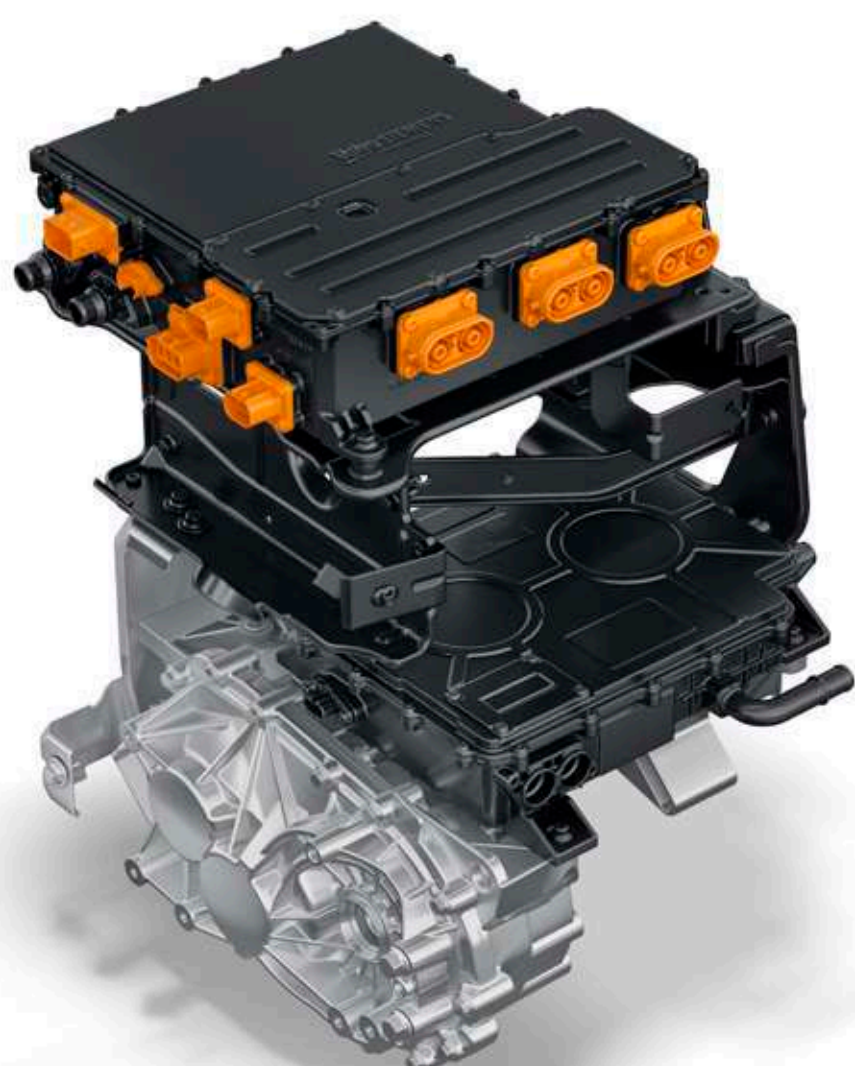

Liquid Cooled Battery Pack

Long lasting battery, ideally suited for Indian driving conditions.

Power Electronics

Smart algorithms to control vehicle electronics.