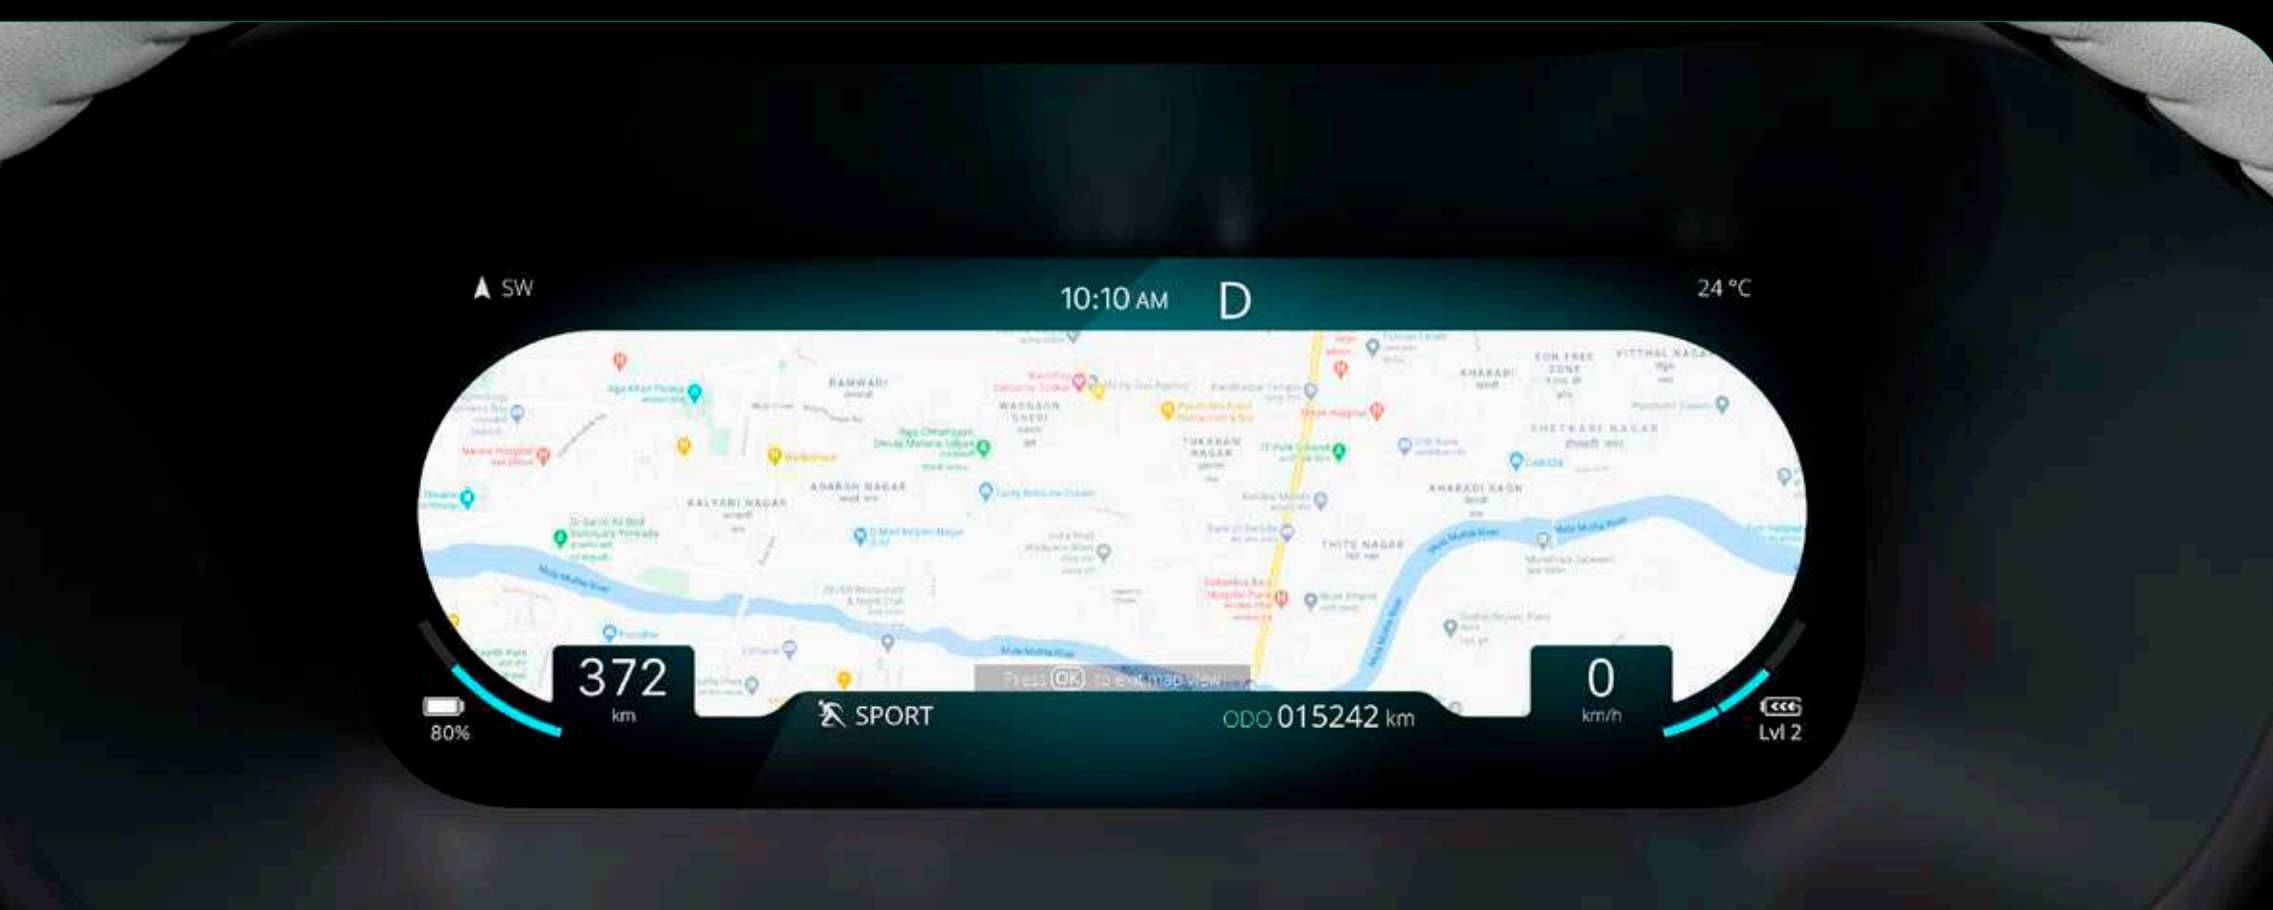

Digital Cockpit

High-definition fully reconfigurable instrument cluster.

Multi-dial view in cluster.

Embedded maps for a safe, intuitive and enriched driving experience.

Wireless Charger

Wireless charging with no strings attached.