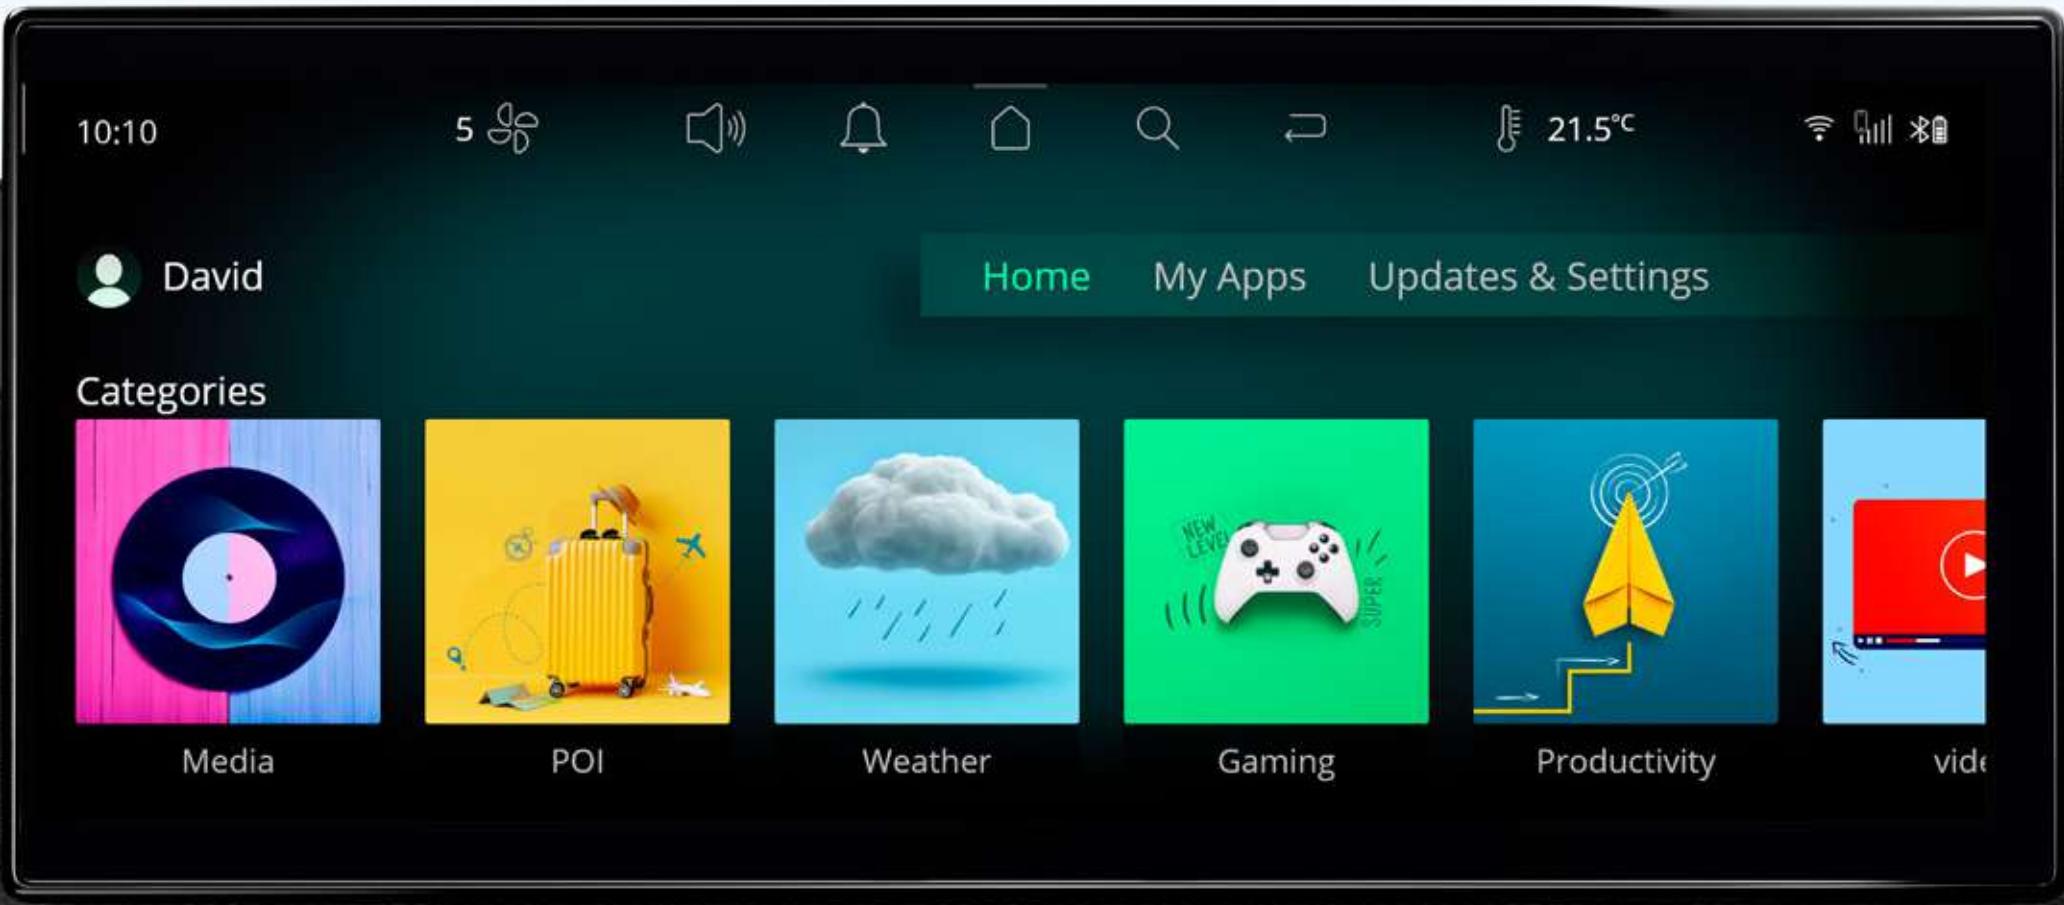

Arcade.ev**

A true App suite to download your favourite music, video, productivity, navigation and gaming apps.

15+ apps today and more tomorrow.

Imagine watching your favourite OTT series in your all-new Nexon.ev.