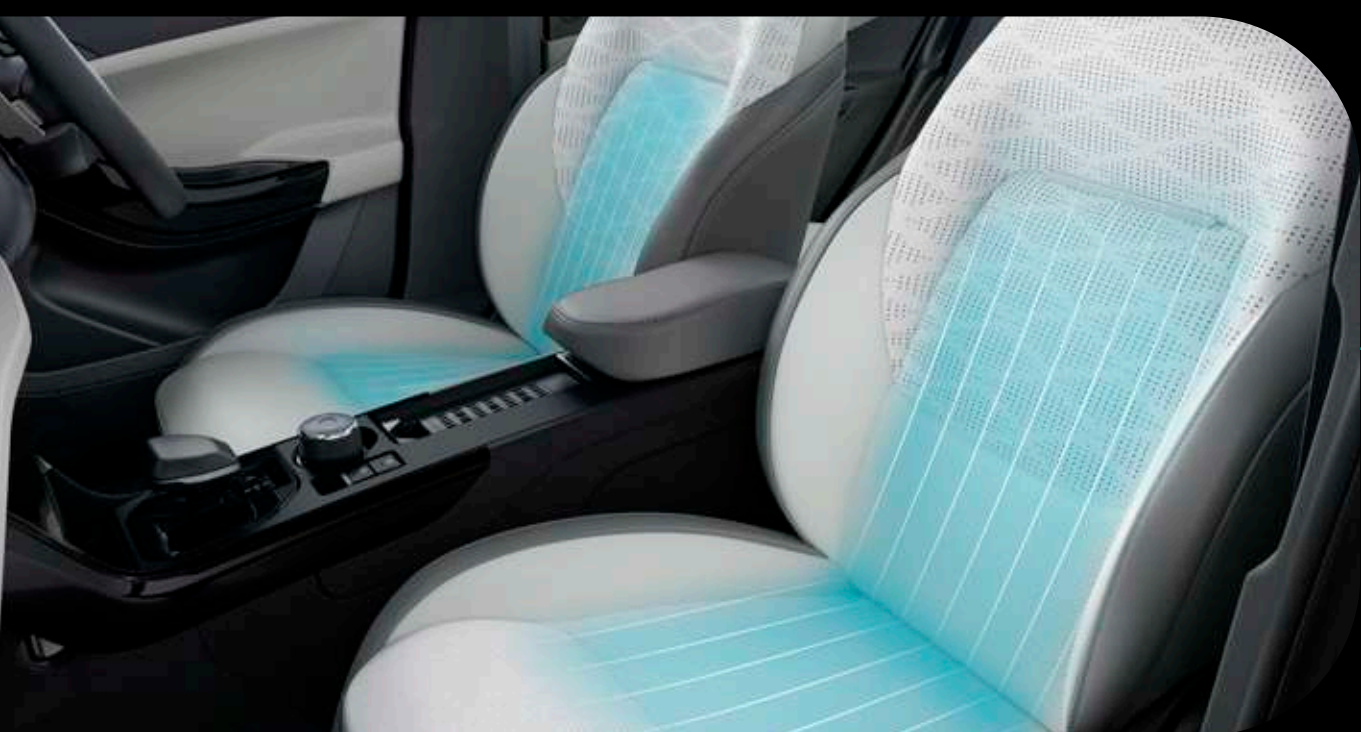

Open up your sunroof with just your voice.

Grand Centre Console

Let's take some pressure off those long drives.

60:40 Rear Seats and Centre Armrest

Customise your comfort and storage.

Boot Space

Ergonomic boot space to carry everything you need.

Rear AC Vents

Keep passengers in the back as cool and comfortable as you are.

Bolstered Ultra Comfort Seats with Ventilation

Extra cushioned seats for extra comfort on drives.

Cooled Glove Box

For those who like to keep things chill.