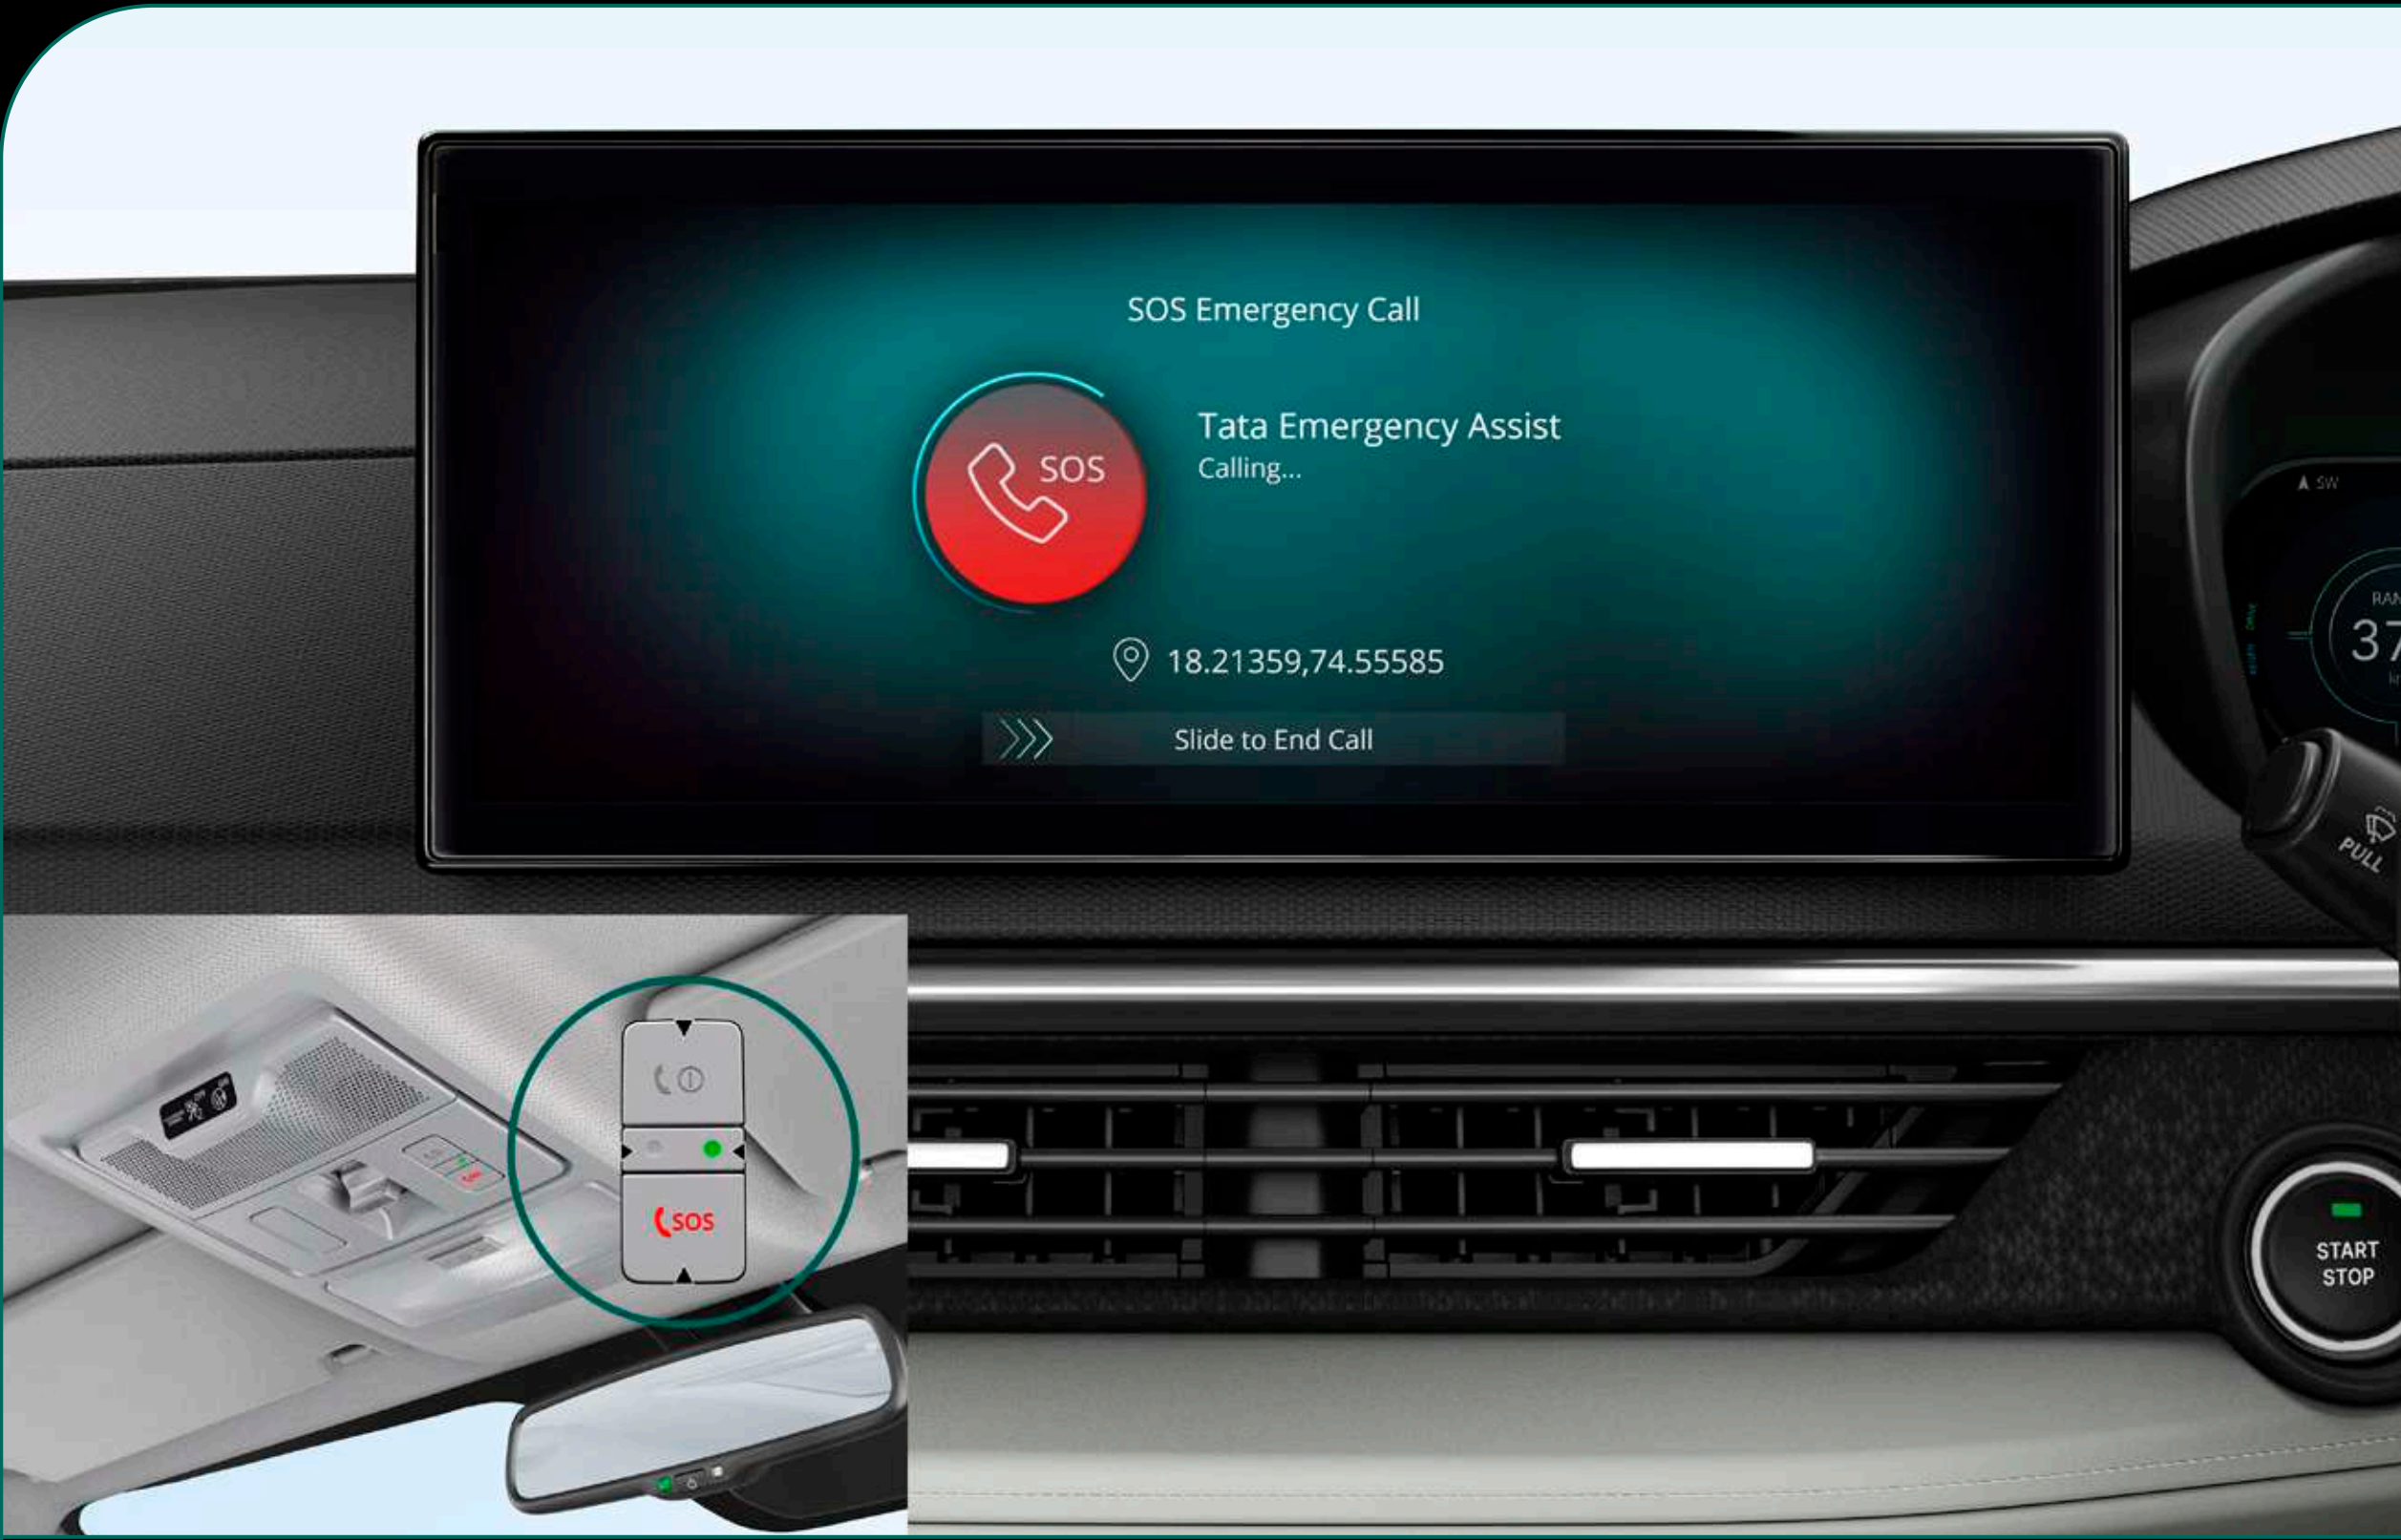

Digital Cockpit

High-definition fully reconfigurable instrument cluster.

Multi-dial view in cluster.

Embedded maps for a safe, intuitive and enriched driving experience.

Wireless Charger

Wireless charging with no strings attached.

Wireless Android Auto™ and Apple CarPlay™

Be it Android or Apple, connect wirelessly.

Air Purifier

Breathe pure, drive refreshed.

Electronic Parking Brake

Engage your parking brake with a switch.

Auto Dimming IRVM

Don't let the lights behind you blind you.

OTA Updates

Stay new forever with over the air updates.

Rain Sensing Wiper

Automatic wipers for unexpected rain showers.

Auto Headlamps

Automatic headlamps that light up your drives.

game changing safety

A new benchmark in safety to keep your family safe and sound.

SOS call###

In-cabin emergency assistance button.

360° Surround View Camera System

Get a 360° view of everything that surrounds you.