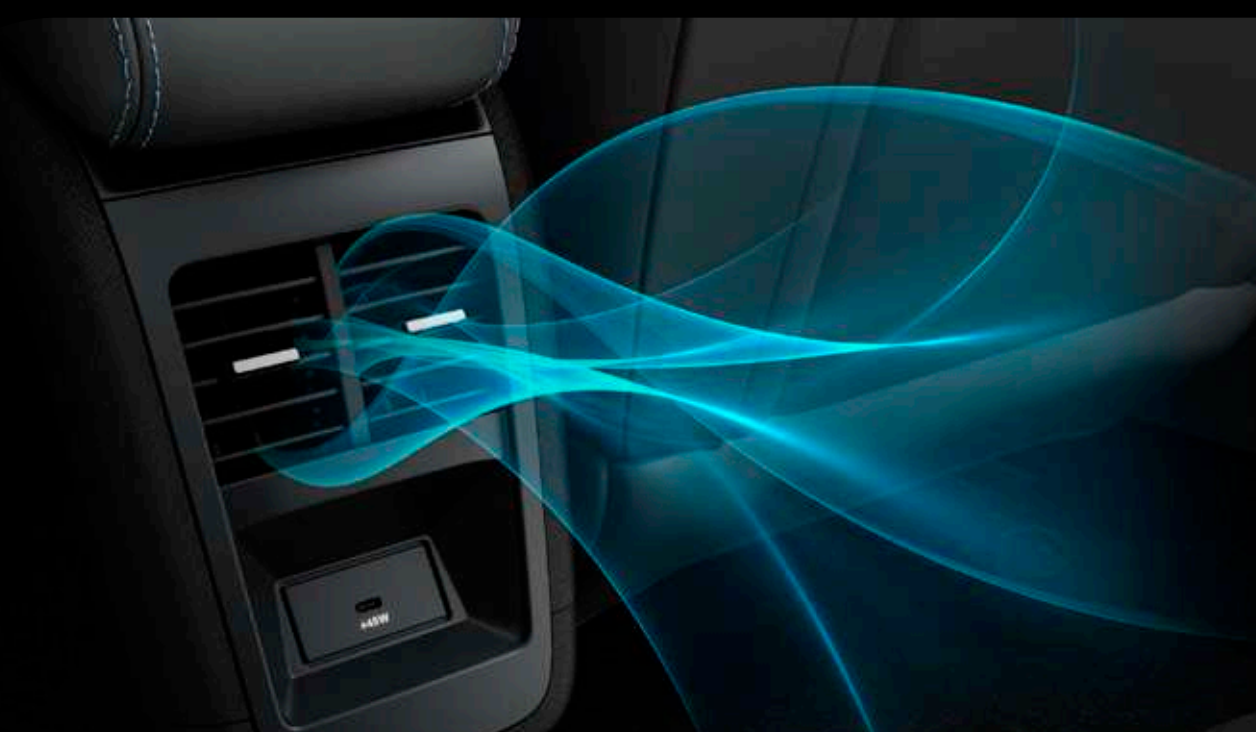

Bolstered Ultra Comfort Seats with Ventilation

Extra cushioned seats for extra comfort on drives.

Cooled Glove Box

For those who like to keep things chill.