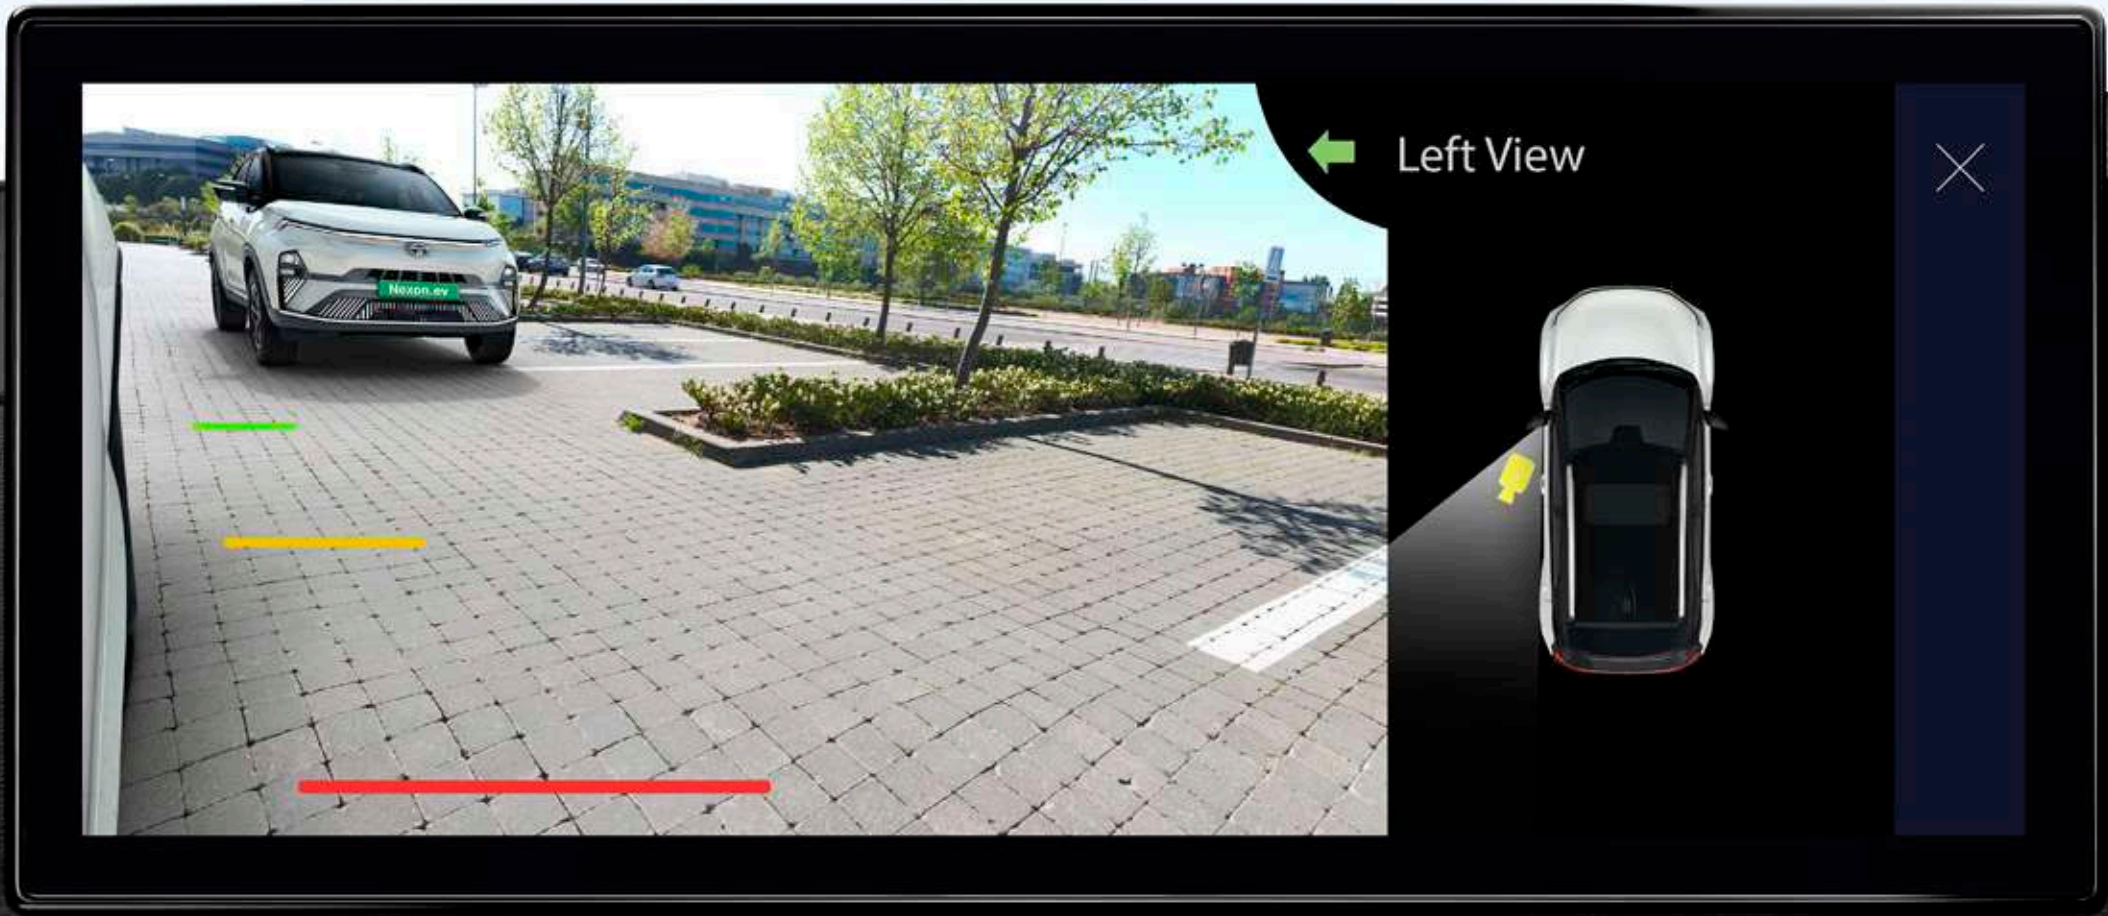

game changing safety

A new benchmark in safety to keep your family safe and sound.

SOS call###

In-cabin emergency assistance button.

360° Surround View Camera System

Get a 360° view of everything that surrounds you.

Blind Spot View Monitor

Additional safety when you need to take a turn.

ESP with iVBAC

Advanced dynamic stability for precise handling.

6 Airbags

All-round safety for all-round peace-of-mind.

Hill Ascent control