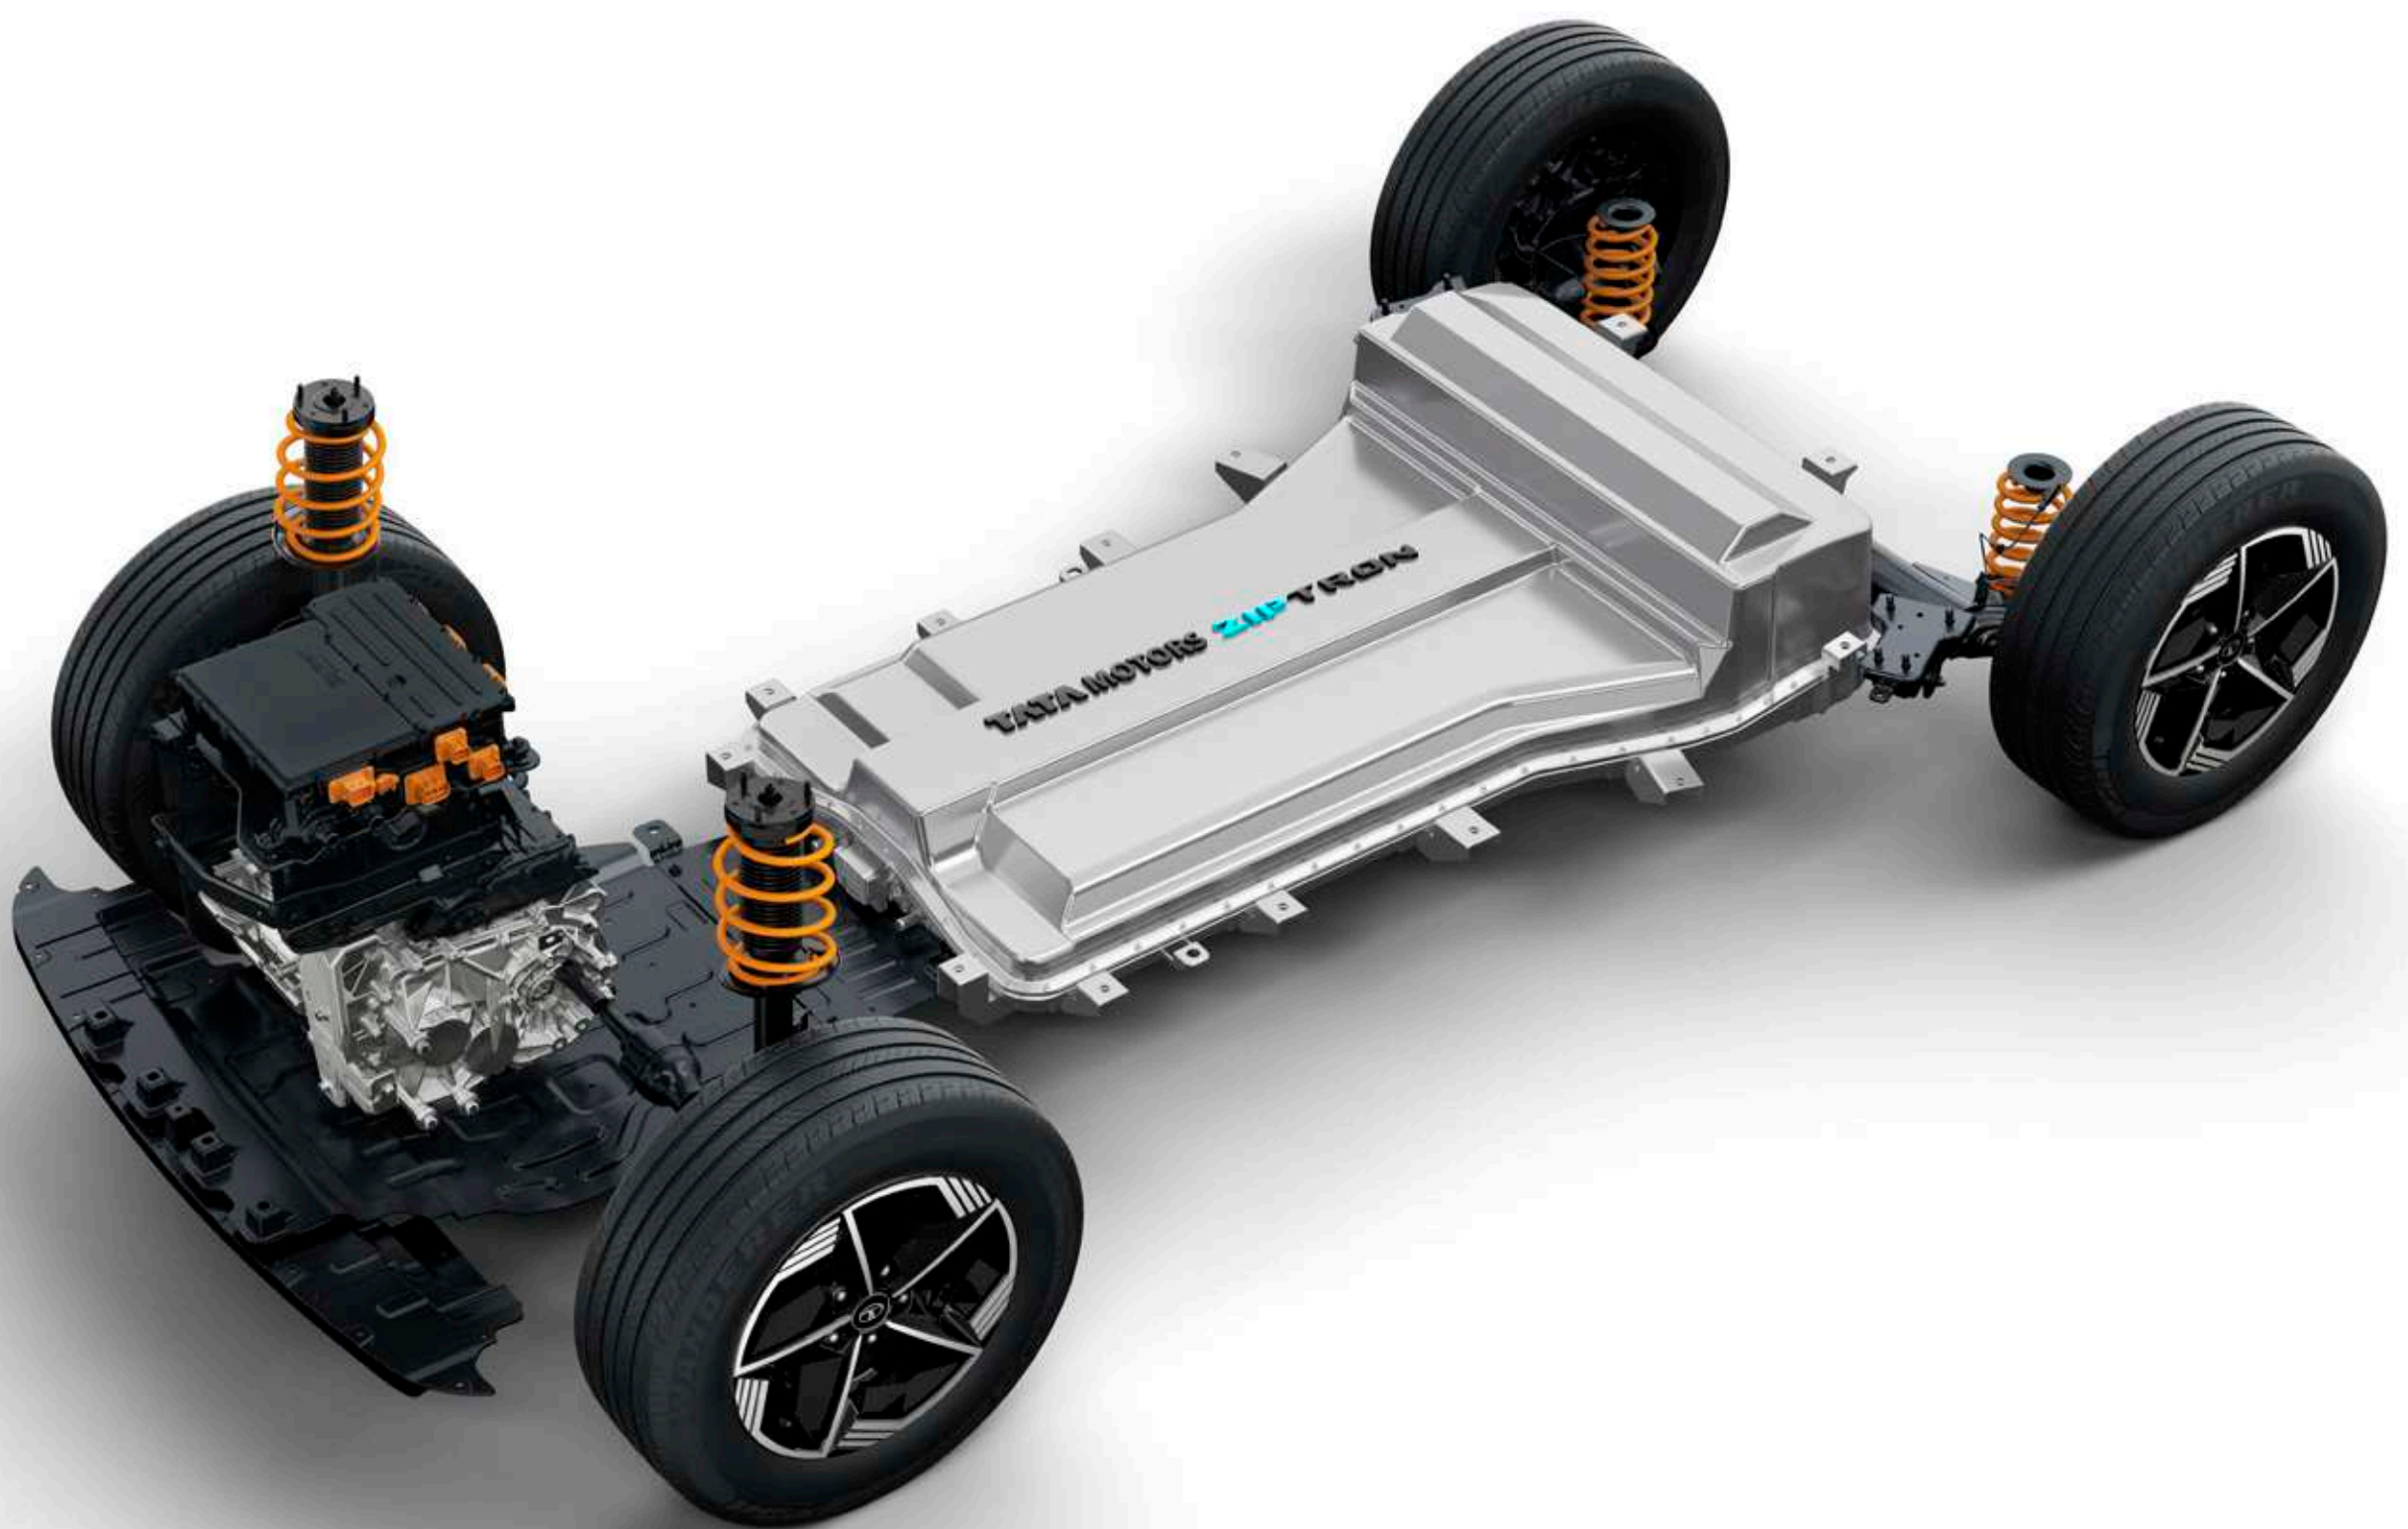

Whatever your driving style, we've got you covered.

Nexon.ev — architecture

Range

Say yes to long drives! 465[#] km in a single charge.

0-100 in 8.9[^]s

Fast when you need it to be.

Power output of 106.4 kW